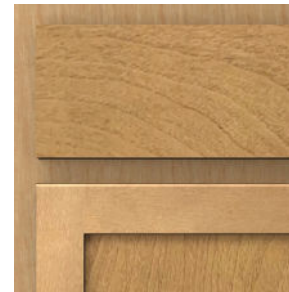

- Full overlay
- Painted and stained finishes
- All wood box construction
- Solid wood dovetailed drawer box
- Soft-close glides and hinges
- Lifetime Limited Warranty

Choice Essentials®

SUMMIT

SLATE

LATTE