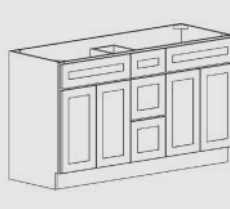

Medicine Cabinet

WIDTH  
24", 30"  
HEIGHT  
30", 36", 42"  
DEPTH  
Custom\*

Vanity Combo L/R

WIDTH  
36"  
HEIGHT  
34½"  
DEPTH  
21"

Vanity Combo L/R

WIDTH  
30"  
HEIGHT  
34½"  
DEPTH  
21"

Vanity Combo Double

WIDTH  
60"  
HEIGHT  
34½"  
DEPTH  
21"

Linen Pantry

WIDTH  
18", 24", 30"  
HEIGHT  
84", 90", 96"  
DEPTH  
Custom\*

Vanity Combo Single

WIDTH  
48"  
HEIGHT  
34½"  
DEPTH  
21"

Linen Pantry

WIDTH  
18", 24"  
HEIGHT  
84", 90", 96"  
DEPTH  
Custom\*