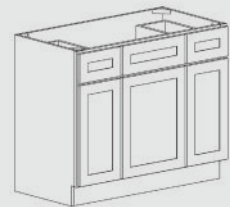

Vanity Drawer Base

WIDTH  
12", 15", 18"  
HEIGHT  
34½"  
DEPTH  
21"

Vanity Combo Single

WIDTH  
42"  
HEIGHT  
34½"  
DEPTH  
21"

Knee Drawer

WIDTH  
27"-30"  
HEIGHT  
4⅞"  
DEPTH  
21"

Vanity Drawer Base