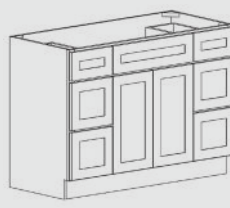

WIDTH
24", 30"
HEIGHT
34½"
DEPTH
21"

Vanity Combo Single

WIDTH
48", 60"
HEIGHT
34½"
DEPTH
21"